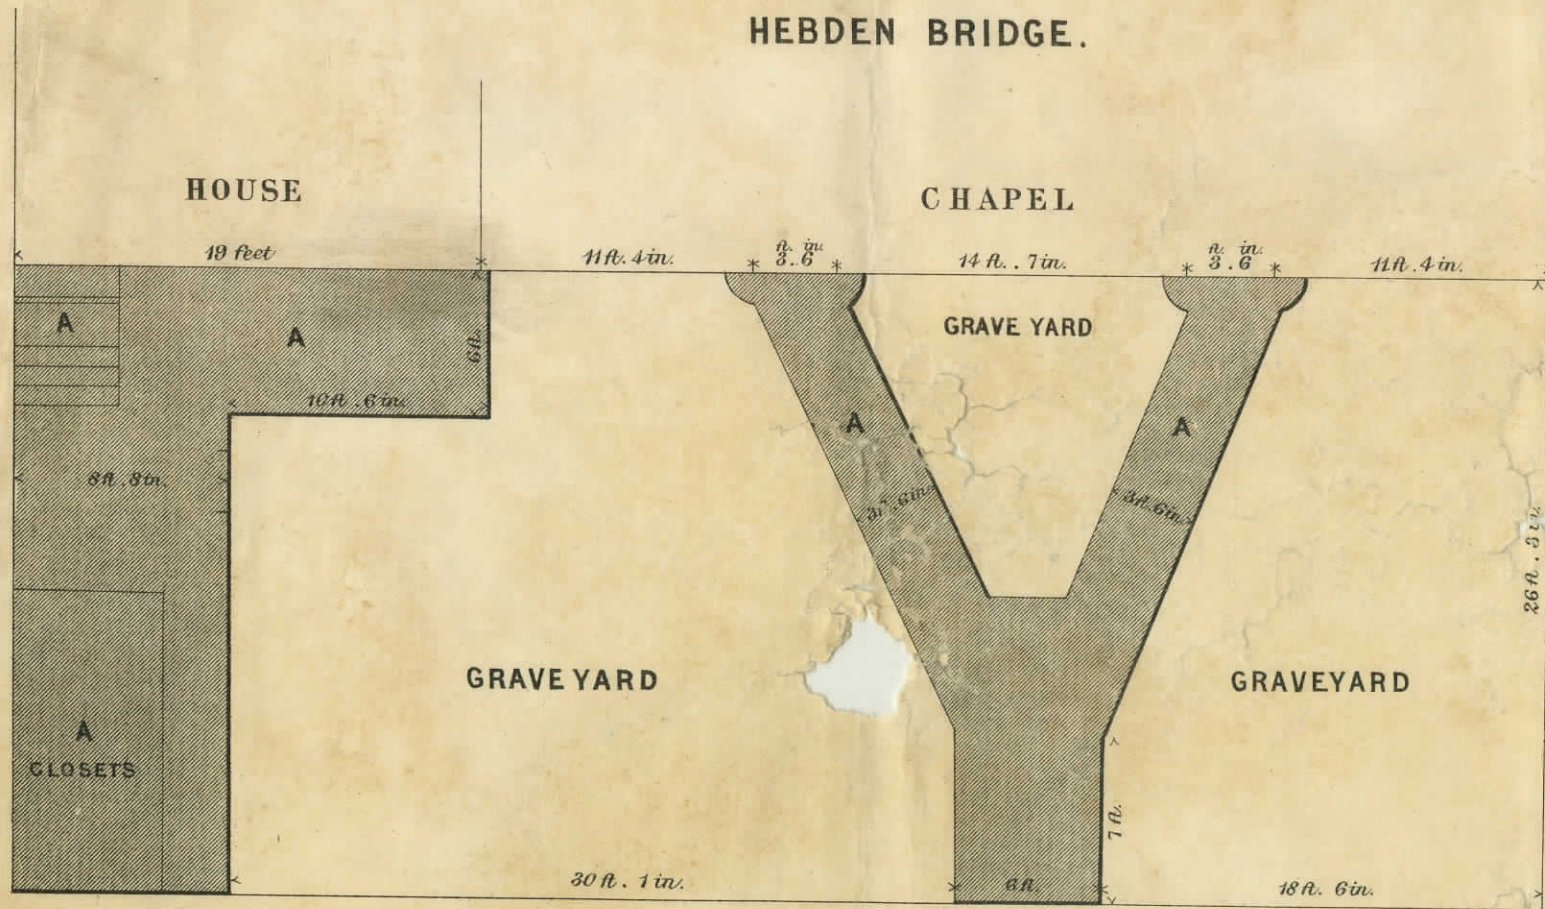

PLAN OF BURIAL GROUND IN FRONT OF OLD PARTICULAR BAPTIST CHAPEL,  
HEBDEN BRIDGE.

Scale 1/4 inch to the Foot.

HBC  
MPP  
W M